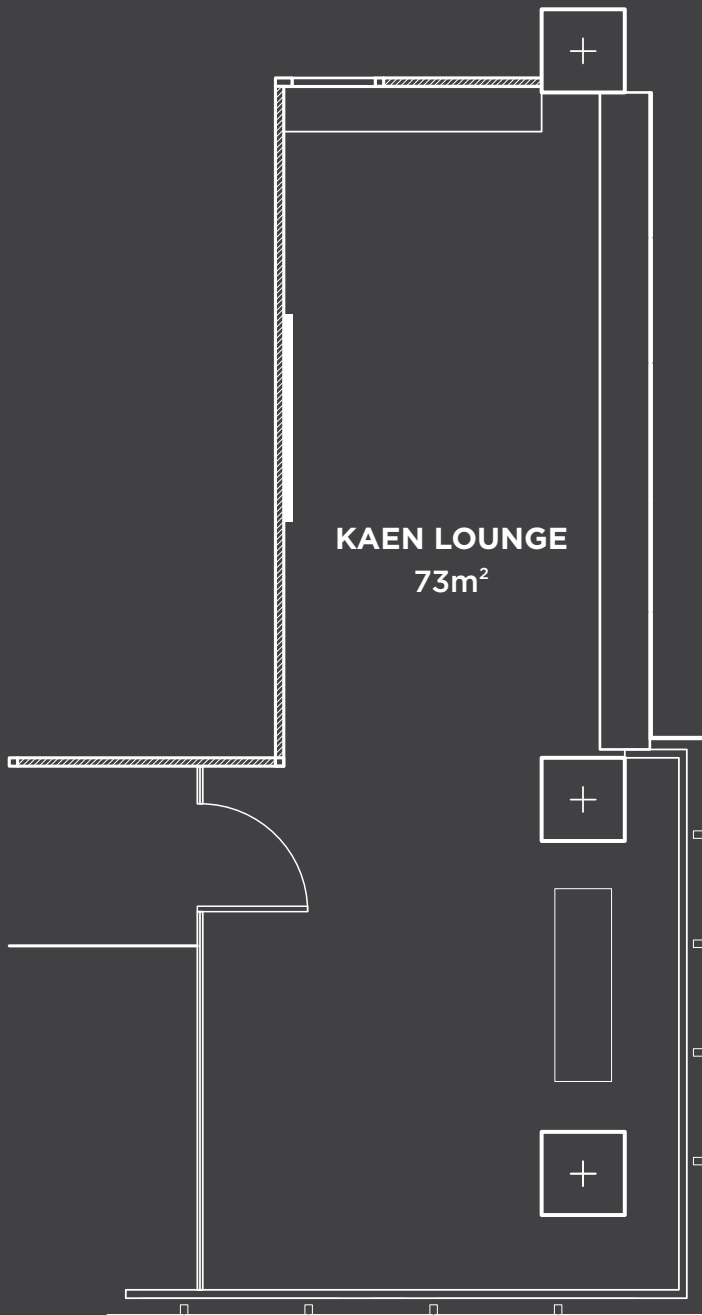

Room	Classroom	U-Shape	Theatre	Board room	Mingle - Cocktail Table
SKY ROOM I	10	10	31	12	-
SKY ROOM II	24	24	-	22	-
SKY ROOM I & II	32	30	-	30	50

MEETING ROOM AND BANQUETING CAPACITIES

adlib
KHON KAEN

KAENKAEW

28th floor – a rooftop venue to adaptable function space, catering to any event.

Room	Classroom	U-Shape	Theatre	Board room	Mingle - Cocktail Table
KAENKAEW	42	30	70	40-48	100-120

MEETING ROOM AND BANQUETING CAPACITIES

KAEN LOUNGE

28th floor - a rooftop venue to adaptable function space, catering to any event.

Room	Classroom	U-Shape	Theatre	Board room	Mingle - Cocktail Table
KAEN LOUNGE	32	30	-	30	50