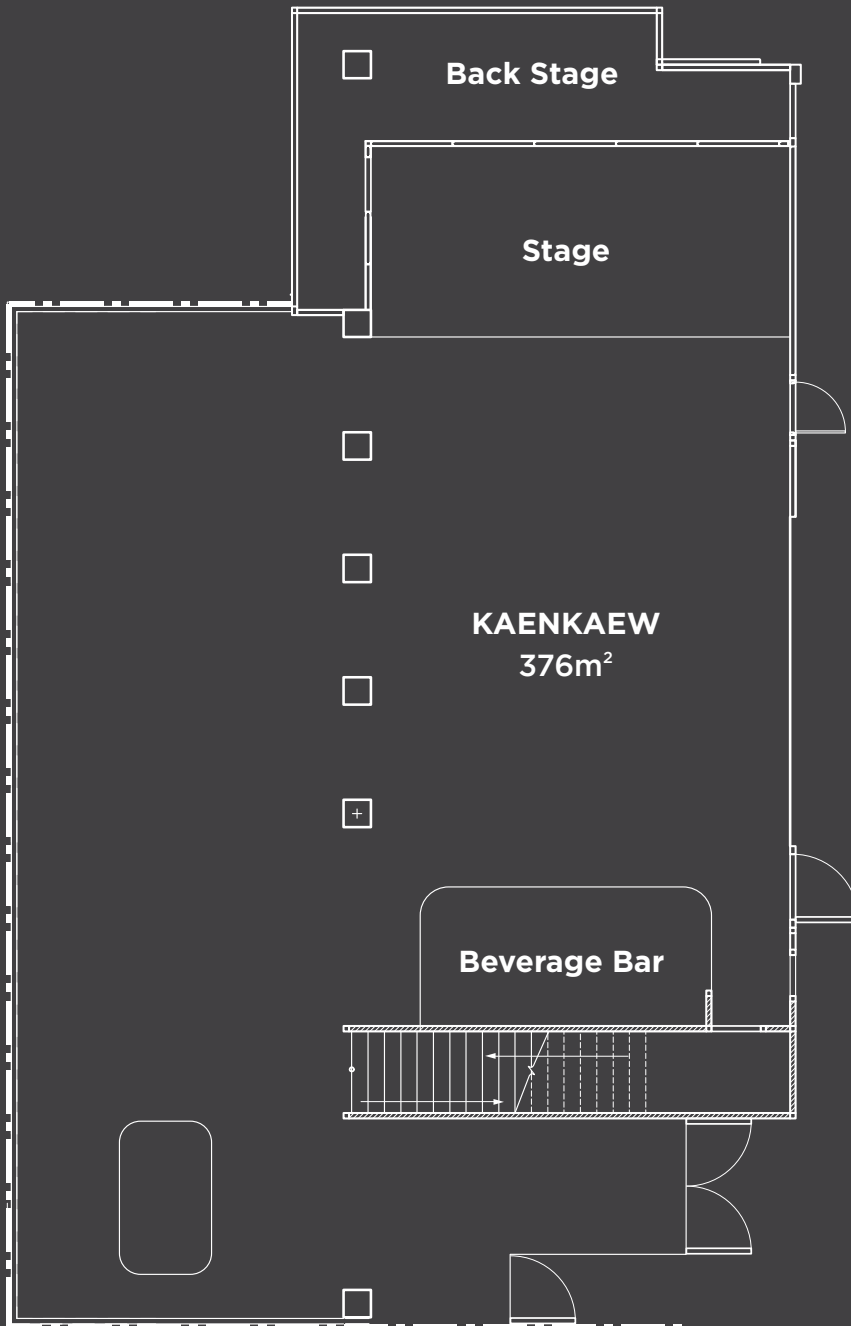

MEETING ROOM AND BANQUETING CAPACITIES

adlib
KHON KAEN

KAENKAEW

28th floor – a rooftop venue to adaptable function space, catering to any event.

Room	Classroom	U-Shape	Theatre	Board room	Mingle - Cocktail Table
KAENKAEW	42	30	70	40-48	100-120