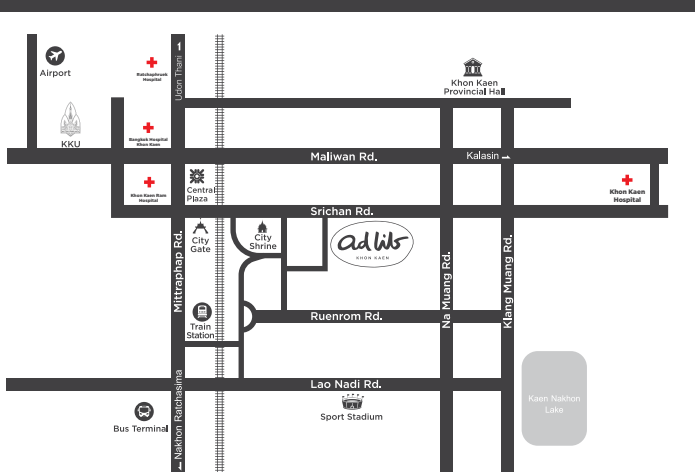

- Located in the Khon Kaen Innovation Centre (KAEN) - the mixed use building for shopping and entertainment.
- Easy access from Mittraphap Road to Srichan Road.
- The airport is just 20 minutes' drive away (10 km) and the train station is about 1 km from the hotel.