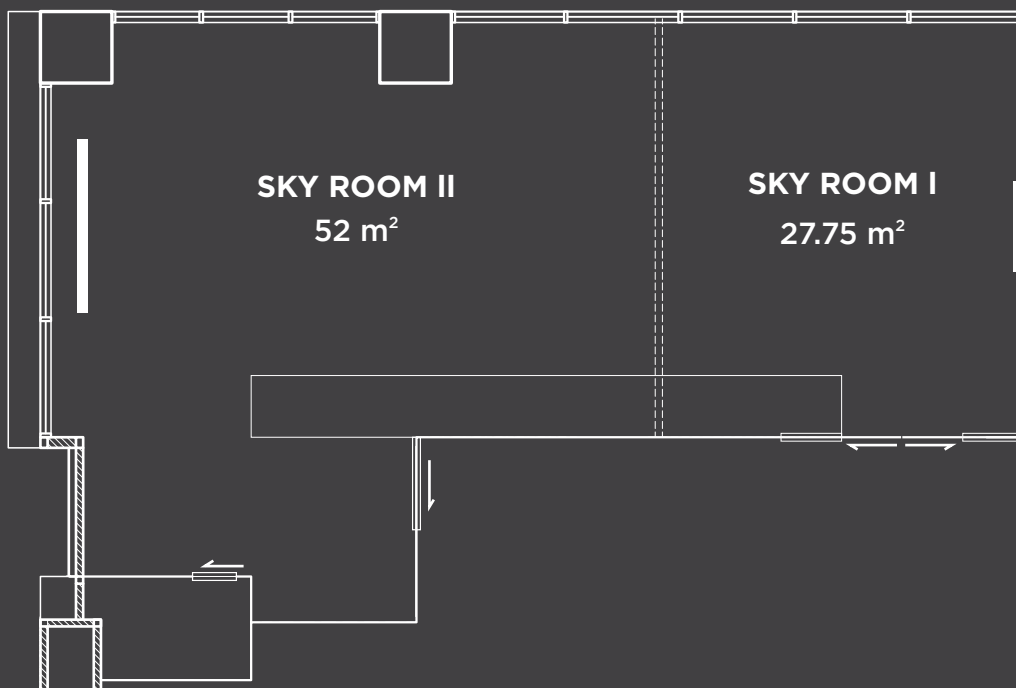

Find us on

Google Maps
GPS: 16.43000, 102.83218

Facebook.com/Adlibkhonkaen

Instagram.com/Adlib.khonkaen

MEETING ROOM AND BANQUETING CAPACITIES

SKY ROOM

27th floor – an ideal for any business gathering in a private room offering city views of Khon Kaen’s main street.

Room	Classroom	U-Shape	Theatre	Board room	Mingle - Cocktail Table
SKY ROOM I	10	10	31	12	-
SKY ROOM II	24	24	-	22	-
SKY ROOM I & II	32	30	-	30	50

MEETING ROOM AND BANQUETING CAPACITIES

adlib
KHON KAEN

KAENKAEW

28th floor – a rooftop venue to adaptable function space, catering to any event.

Room	Classroom	U-Shape	Theatre	Board room	Mingle - Cocktail Table
KAENKAEW	42	30	70	40-48	100-120

MEETING ROOM AND BANQUETING CAPACITIES

KAEN LOUNGE

28th floor - a rooftop venue to adaptable function space, catering to any event.

Room	Classroom	U-Shape	Theatre	Board room	Mingle - Cocktail Table
KAEN LOUNGE	32	30	-	30	50